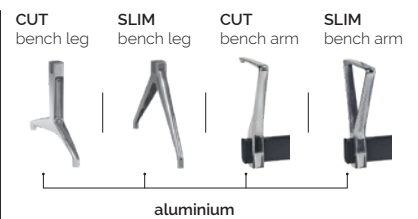

pull

bench

plastic colours

- grigio/grey ral 7035
- nero/black
- arancio/orange ral 2003
- bianco/white 218
- rosso/red 527

14 04 08 12

14 supporto per attacco scocca pull su panca bench frame for pull shell

code	finishing	q.kit	q.pack	a	b	kg.x1	vol.x1
110703-085	● nero/black	x1	10	315	255	1.40	mc. 0.004

14

for the components below, see page 100

12 04 08

for all colour codes, see below

main component sizes

for the bench components, see page 201

optionals

pull

optional colour codes

shell colour codes

04 scocche in plastica
plastic shells

- 133904-026 grigio/grey ral 7035
- 133903-025 nero/black
- 133907-025 arancio/orange ral 2003
- 133905-026 bianco/white 218
- 133902-026 rosso/red 527