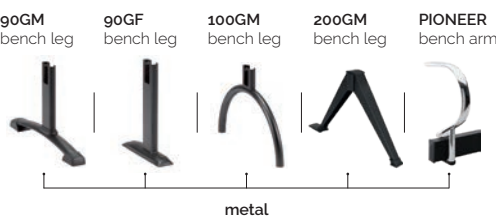

pull

bench

plastic colours

- grigio/grey ral 7035
- nero/black
- arancio/orange ral 2003
- bianco/white 218
- rosso/red 527

14 04 08 12

14 supporto per attacco scocca pull su panca bench frame for pull shell

code	finishing	q.kit	q.pack	a	b	kg.x1	vol.x1
110703-085	● nero/black	x1	10	315	255	1.40	mc. 0.004

14

for the components below, see page 100

12 04 08

for all colour codes, see below

main component sizes

for the bench components, see page 201

optionals

pull

optional colour codes

shell colour codes

04 scocche in plastica
plastic shells

- 133904-026 grigio/grey ral 7035
- 133903-025 nero/black
- 133907-025 arancio/orange ral 2003
- 133905-026 bianco/white 218
- 133902-026 rosso/red 527